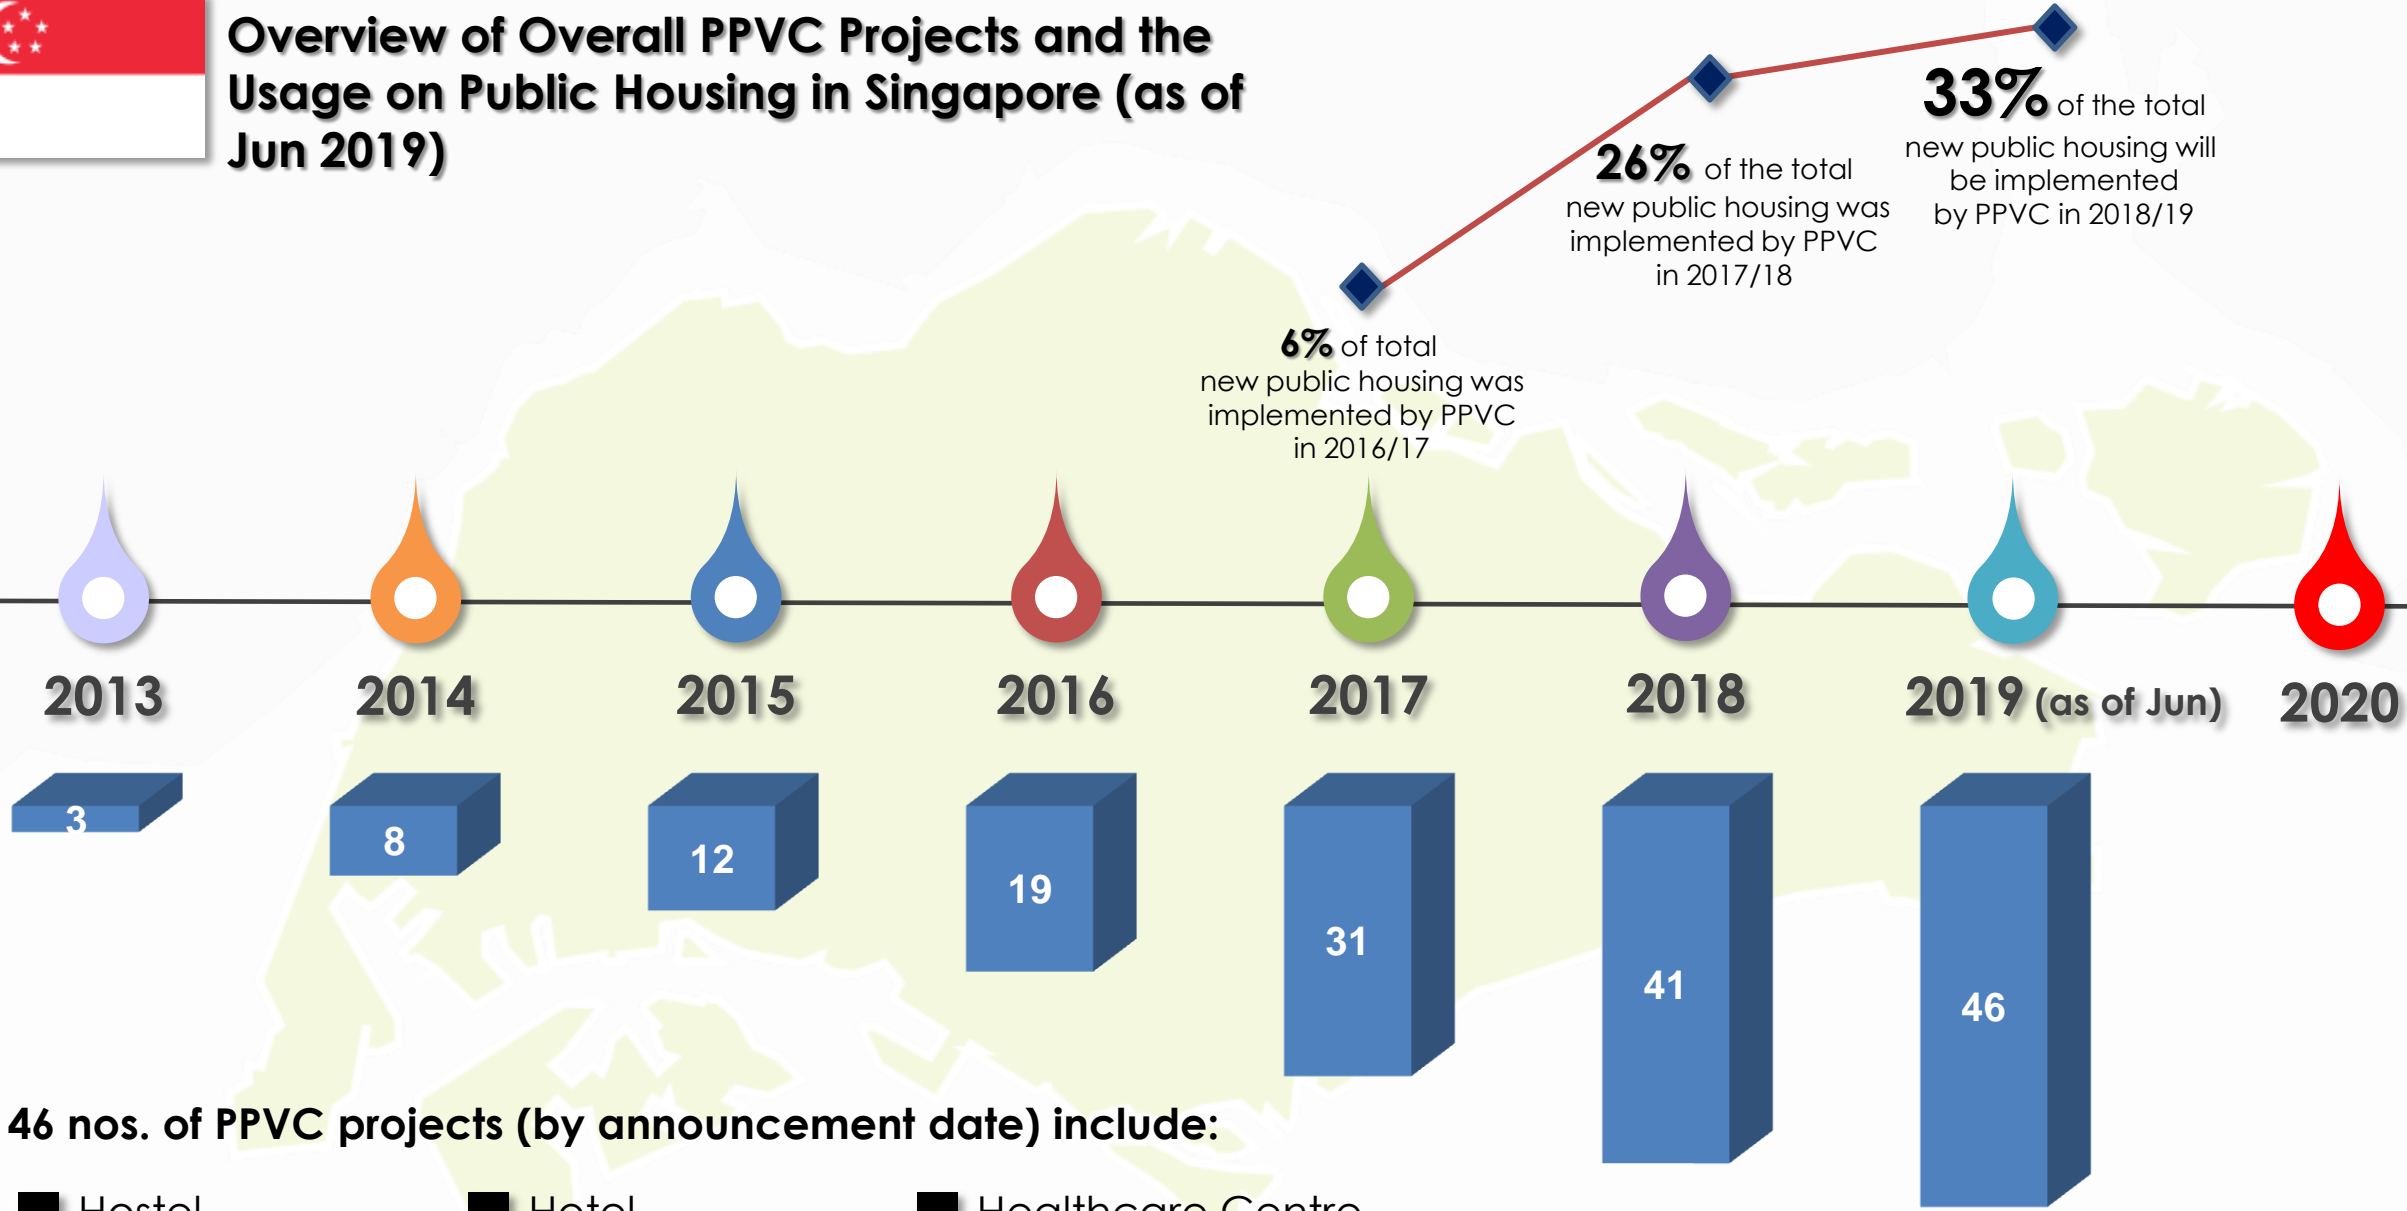

HONG KONG
HOUSING SOCIETY
香港房屋協會

Housing for the Elderly Jat Min Chuen, Shatin

Social Housing Project Kwai Chung

Social Housing Project Sham Shui Po

Overview of Overall PPVC Projects and the Usage on Public Housing in Singapore (as of Jun 2019)

46 nos. of PPVC projects (by announcement date) include:

- Hostel
- Hotel
- Healthcare Centre
- Gov't Building
- Public Housing
- Private Housing

Sources: Annual Report 2017/18
Housing & Development Board